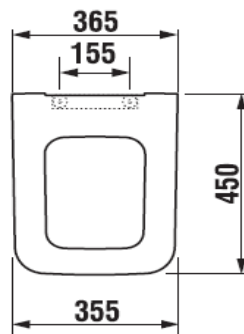

www.jika.eu

MODEL

Cubito Pure

REF. NO.

8.2342.4.000.000.1

DESCRIPTION

Washdown WC, floor standing back-to-wall horizontal or vertical outlet, Toilet seat & cover duraplast, soft-close with metal hinges

Ref. 8.9342.2.300.063.1

FINISH

White

MODEL

Cubito Pure

REF. NO.

8.9342.2.300.063.1

DESCRIPTION

Toilet seat & cover duraplast, soft-close with metal hinges