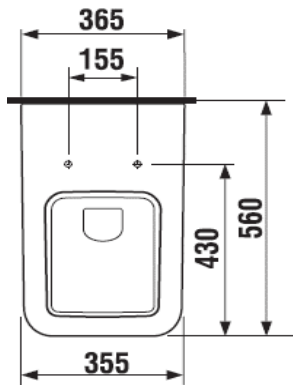

www.jika.eu

MODEL

Cubito Pure

REF. NO.

8.2342.4.000.000.1

DESCRIPTION

Washdown WC, floor standing back-to-wall horizontal or vertical outlet, Toilet seat & cover duraplast, soft-close with metal hinges

Ref. 8.9342.2.300.063.1

FINISH

White

MODEL

Cubito Pure

REF. NO.

8.9342.2.300.063.1

DESCRIPTION

Toilet seat & cover duraplast, soft-close with metal hinges