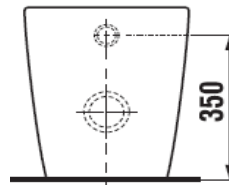

www.jika.eu

MODEL

Cubito Pure

REF. NO.

8.2342.4.000.000.1

DESCRIPTION

Washdown WC, floor standing back-to-wall horizontal or vertical outlet, Toilet seat & cover duraplast, soft-close with metal hinges

Ref. 8.9342.2.300.063.1

FINISH

White

MODEL

Cubito Pure

REF. NO.

8.9342.2.300.063.1

DESCRIPTION

Toilet seat & cover duraplast, soft-close with metal hinges