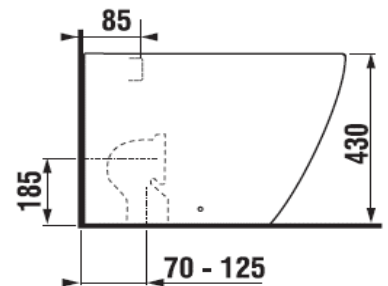

www.jika.eu

MODEL

Cubito Pure

REF. NO.

8.2342.4.000.000.1

DESCRIPTION

Washdown WC, floor standing back-to-wall horizontal or vertical outlet, Toilet seat & cover duraplast, soft-close with metal hinges

Ref. 8.9342.2.300.063.1

FINISH

White

MODEL

Cubito Pure

REF. NO.

8.9342.2.300.063.1

DESCRIPTION

Toilet seat & cover duraplast, soft-close with metal hinges