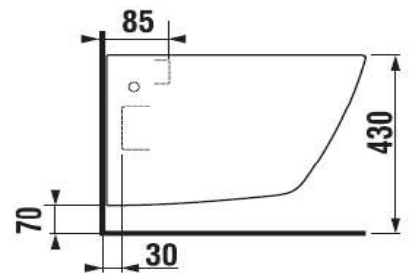

www.jika.eu

MODEL

Cubito Pure

REF. NO.

8.2042.3.000.000.1

DESCRIPTION

Washdown WC, wall hung

Toilet seat & cover

duraplast, soft-close

with metal hinges

Ref. 8.9342.2.300.063.1

FINISH

White

MODEL

Cubito Pure

REF. NO.

8.9342.2.300.063.1

DESCRIPTION

Toilet seat & cover

duraplast, soft-close

with metal hinges

FINISH

White