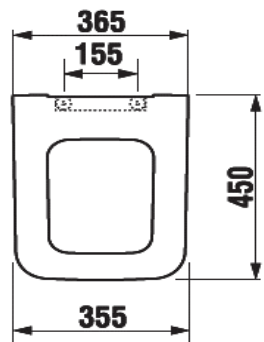

www.jika.eu

MODEL

Cubito Pure

REF. NO.

8.2042.3.000.000.1

DESCRIPTION

Washdown WC, wall hung

Toilet seat & cover

duraplast, soft-close

with metal hinges

Ref. 8.9342.2.300.063.1

FINISH

White

MODEL

Cubito Pure

REF. NO.

8.9342.2.300.063.1

DESCRIPTION

Toilet seat & cover

duraplast, soft-close

with metal hinges

FINISH

White