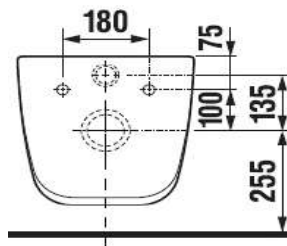

www.jika.eu

MODEL

Cubito Pure

REF. NO.

8.2042.3.000.000.1

DESCRIPTION

Washdown WC, wall hung

Toilet seat & cover

duraplast, soft-close

with metal hinges

Ref. 8.9342.2.300.063.1

FINISH

White

MODEL

Cubito Pure

REF. NO.

8.9342.2.300.063.1

DESCRIPTION

Toilet seat & cover

duraplast, soft-close

with metal hinges

FINISH

White