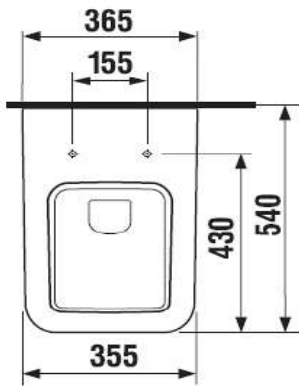

www.jika.eu

MODEL

Cubito Pure

REF. NO.

8.2042.3.000.000.1

DESCRIPTION

Washdown WC, wall hung

Toilet seat & cover

duraplast, soft-close

with metal hinges

Ref. 8.9342.2.300.063.1

FINISH

White

MODEL

Cubito Pure

REF. NO.

8.9342.2.300.063.1

DESCRIPTION

Toilet seat & cover

duraplast, soft-close

with metal hinges

FINISH

White