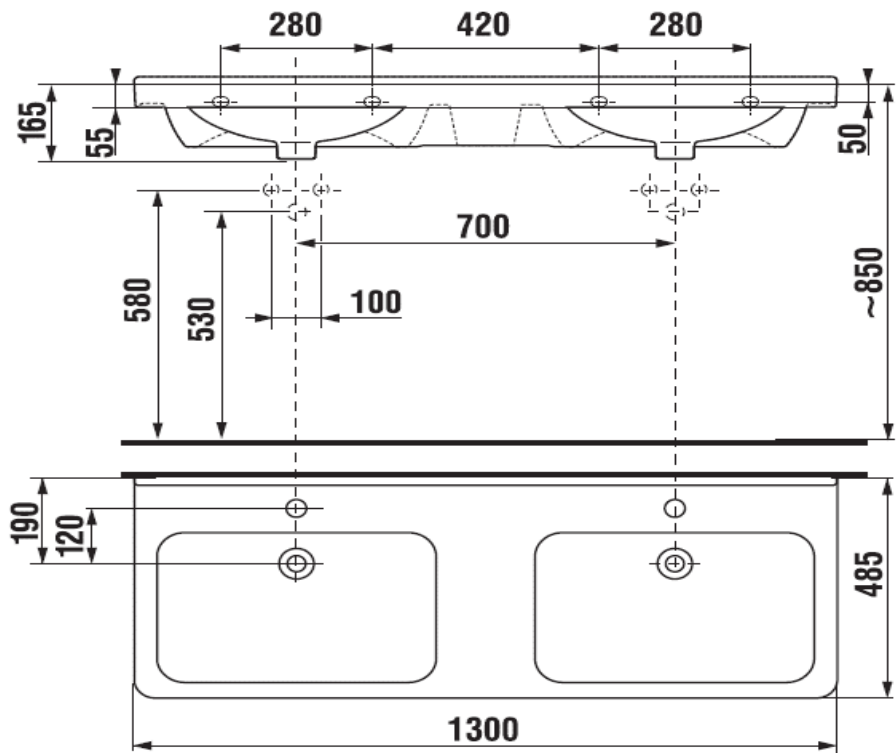

MODEL

Cubito Pure

REF. NO.

8.1442.0.000.104.1

DESCRIPTION

Double Washbasin

1300 x 485 mm

with tap hole, with overflow hole

FINISH

White

Mixers & fittings not included.

*Mounting accessories
M10 8.9034.9.000.891.1
with chrome caps to be
ordered separately*