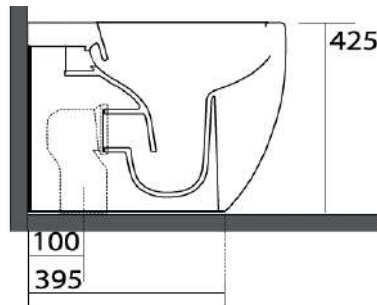

MODEL

Glomp

REF. NO.

0201401

DESCRIPTION

Washdown WC, floor standing back-to-wall, **NO RIM** horizontal or vertical outlet, Seat and cover (slim), soft-close with quick-release metal hinges Ref. 319101

FINISH

Glossy White

To be supplied with below accessories:
Horizontal fastenings
Ref. F1010
Technical curve
Ref. AF0002

NORIM