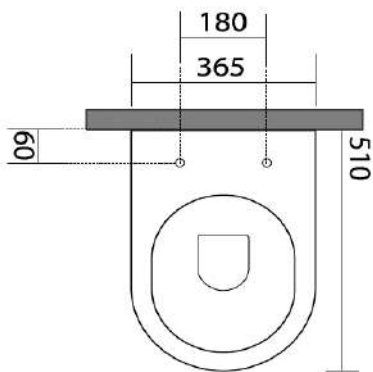

MODEL

Glomp

REF. NO.

0201401

DESCRIPTION

Washdown WC, floor standing back-to-wall, **NO RIM** horizontal or vertical outlet, Seat and cover (slim), soft-close with quick-release metal hinges Ref. 319101

FINISH

Glossy White

To be supplied with below accessories:
Horizontal fastenings
Ref. F1010
Technical curve
Ref. AF0002

NORIM