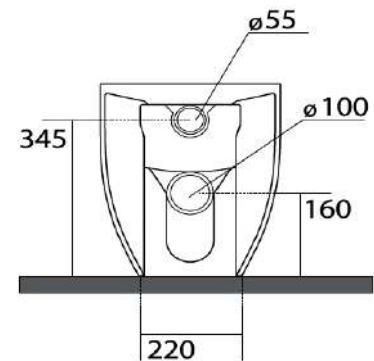

MODEL

Glomp

REF. NO.

0201401

DESCRIPTION

Washdown WC, floor standing back-to-wall, **NO RIM** horizontal or vertical outlet, Seat and cover (slim), soft-close with quick-release metal hinges Ref. 319101

FINISH

Glossy White

To be supplied with below accessories:
Horizontal fastenings
Ref. F1010
Technical curve
Ref. AF0002

NORIM