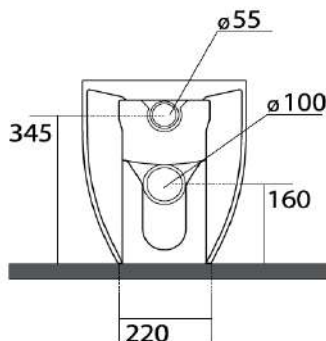

www.axaone.it

MODEL

Glomp

REF. NO.

0201412

DESCRIPTION

Washdown WC, floor standing
back-to-wall, NO RIM
horizontal or vertical outlet,
Ref. 0201412

Seat and cover (stim),
soft-close with quick-
release metal hinges

Ref. 319112

FINISH

Matt White

To be supplied with :

Technical curve
Ref. AF0002

Horizontal fastenings
Ref. F1010