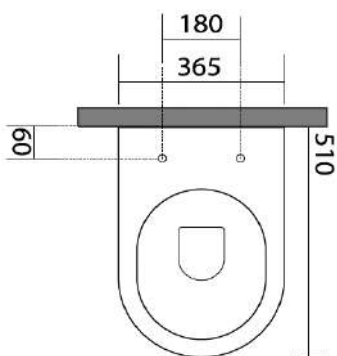

www.axaone.it

MODEL

Glomp

REF. NO.

0201412

DESCRIPTION

Washdown WC, floor standing
back-to-wall, NO RIM
horizontal or vertical outlet,
Ref. 0201412

Seat and cover (stim),
soft-close with quick-
release metal hinges

Ref. 319112

FINISH

Matt White

To be supplied with :

Technical curve
Ref. AF0002

Horizontal fastenings
Ref. F1010