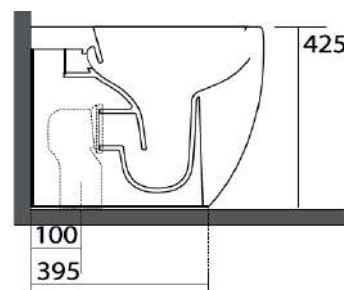

www.axaone.it

MODEL

Glomp

REF. NO.

0201412

DESCRIPTION

Washdown WC, floor standing
back-to-wall, NO RIM
horizontal or vertical outlet,
Ref. 0201412

Seat and cover (stim),
soft-close with quick-
release metal hinges

Ref. 319112

FINISH

Matt White

To be supplied with :

Technical curve
Ref. AF0002

Horizontal fastenings
Ref. F1010