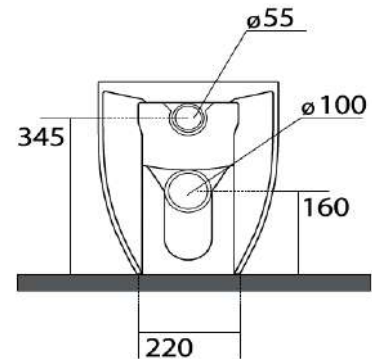

**MODEL**

Glomp

**REF. NO.**

0201412

**DESCRIPTION**

Washdown WC, floor standing back-to-wall, **NO RIM** horizontal or vertical outlet, Seat and cover (slim), soft-close with quick-release metal hinges Ref. 319112

**FINISH**

Matt White

MATT WHITE FINISH

To be supplied with below accessories:  
Horizontal fastenings  
Ref. FI010  
Technical curve  
Ref. AF0002

**NO RIM**