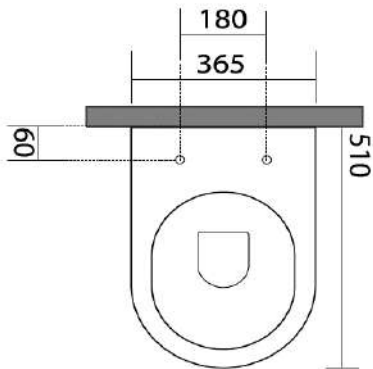

**MODEL**

Glomp

**REF. NO.**

0201412

**DESCRIPTION**

Washdown WC, floor standing back-to-wall, **NO RIM** horizontal or vertical outlet, Seat and cover (slim), soft-close with quick-release metal hinges Ref. 319112

**FINISH**

Matt White

MATT WHITE FINISH

To be supplied with below accessories:  
Horizontal fastenings  
Ref. FI010  
Technical curve  
Ref. AF0002

**NO RIM**