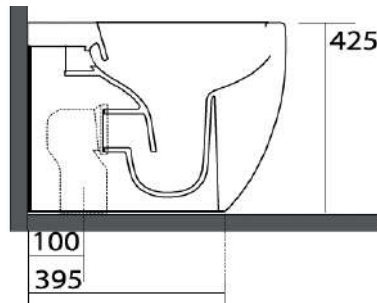

**MODEL**

Glomp

**REF. NO.**

0201412

**DESCRIPTION**

Washdown WC, floor standing back-to-wall, **NO RIM** horizontal or vertical outlet, Seat and cover (slim), soft-close with quick-release metal hinges Ref. 319112

**FINISH**

Matt White

MATT WHITE FINISH

To be supplied with below accessories:  
Horizontal fastenings  
Ref. FI010  
Technical curve  
Ref. AF0002

**NO RIM**