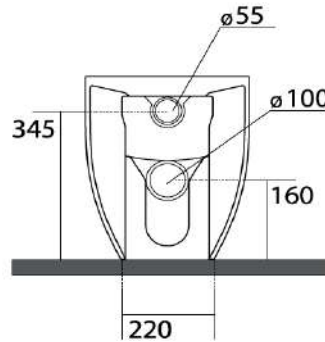

www.axaone.it

MODEL

Glomp

REF. NO.

0201410

DESCRIPTION

Washdown WC, floor standing
back-to-wall, NO RIM
horizontal or vertical outlet,
Ref. 0201410

Seat and cover (stim),
soft-close with quick-
release metal hinges

Ref. 319110

FINISH

Matt Sand

To be supplied with :

Technical curve
Ref. AF0002

Horizontal fastenings
Ref. F1010