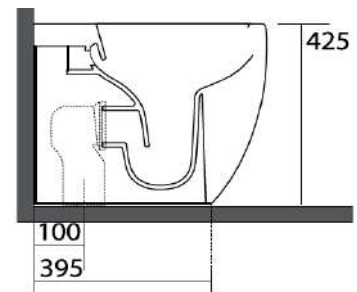

www.axaone.it

MODEL

Glomp

REF. NO.

0201410

DESCRIPTION

Washdown WC, floor standing
back-to-wall, NO RIM
horizontal or vertical outlet,
Ref. 0201410

Seat and cover (stim),
soft-close with quick-
release metal hinges

Ref. 319110

FINISH

Matt Sand

To be supplied with :

Technical curve
Ref. AF0002

Horizontal fastenings
Ref. F1010