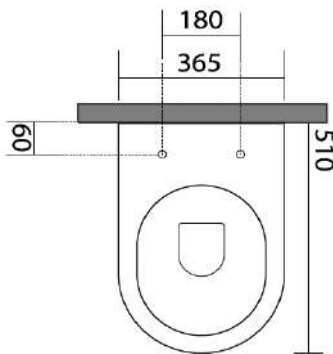

www.axaone.it

MODEL

Glomp

REF. NO.

0201410

DESCRIPTION

Washdown WC, floor standing
back-to-wall, NO RIM
horizontal or vertical outlet,
Ref. 0201410

Seat and cover (stim),
soft-close with quick-
release metal hinges

Ref. 319110

FINISH

Matt Sand

To be supplied with :

Technical curve
Ref. AF0002

Horizontal fastenings
Ref. F1010