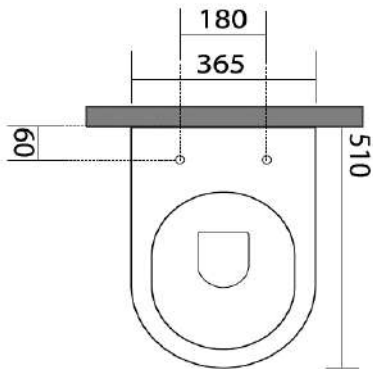

**MODEL**

Glomp

**REF. NO.**

0201410

**DESCRIPTION**

Washdown WC, floor standing back-to-wall, **NO RIM** horizontal or vertical outlet, Seat and cover (slim), soft-close with quick-release metal hinges Ref. 319110

**FINISH**

Matt Sand

To be supplied with below accessories:  
Horizontal fastenings: Ref. FI010  
Technical curve: Ref. AF0002

**NORIM**