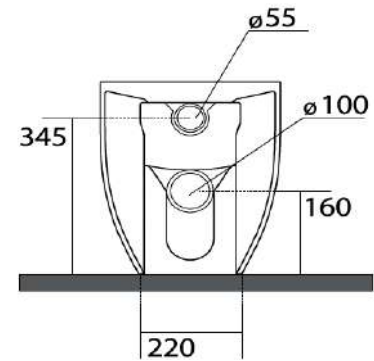

**MODEL**

Glomp

**REF. NO.**

0201410

**DESCRIPTION**

Washdown WC, floor standing back-to-wall, **NO RIM** horizontal or vertical outlet, Seat and cover (slim), soft-close with quick-release metal hinges Ref. 319110

**FINISH**

Matt Sand

To be supplied with below accessories:  
Horizontal fastenings: Ref. FI010  
Technical curve: Ref. AF0002

**NORIM**