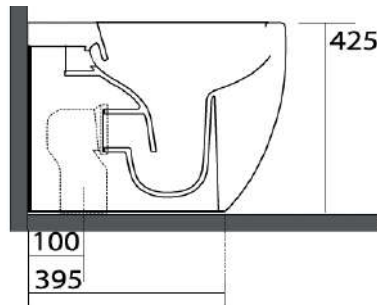

**MODEL**

Glomp

**REF. NO.**

0201410

**DESCRIPTION**

Washdown WC, floor standing back-to-wall, **NO RIM** horizontal or vertical outlet, Seat and cover (slim), soft-close with quick-release metal hinges Ref. 319110

**FINISH**

Matt Sand

To be supplied with below accessories:  
Horizontal fastenings: Ref. FI010  
Technical curve: Ref. AF0002

**NORIM**