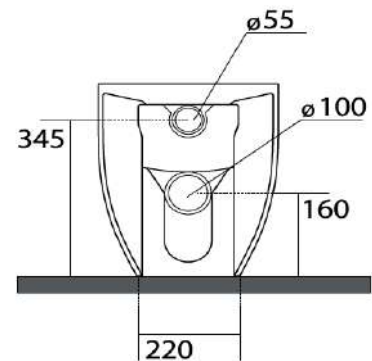

MODEL

Glomp

REF. NO.

0201409

DESCRIPTION

Washdown WC, floor standing back-to-wall, **NO RIM** horizontal or vertical outlet, Seat and cover (slim), soft-close with quick-release metal hinges Ref. 319109

FINISH

Matt Grey

To be supplied with below accessories:
Horizontal fastenings
Ref. FI010
Technical curve
Ref. AF0002

NORIM