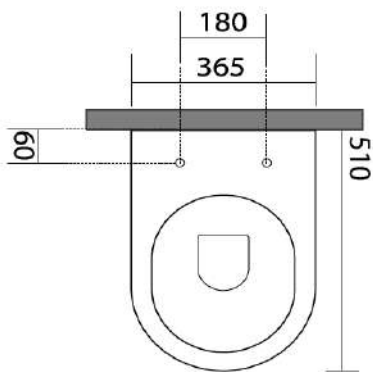

MODEL

Glomp

REF. NO.

0201409

DESCRIPTION

Washdown WC, floor standing back-to-wall, **NO RIM** horizontal or vertical outlet, Seat and cover (slim), soft-close with quick-release metal hinges Ref. 319109

FINISH

Matt Grey

To be supplied with below accessories:
Horizontal fastenings
Ref. FI010
Technical curve
Ref. AF0002

NORIM