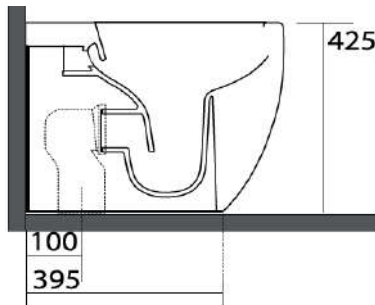

MODEL

Glomp

REF. NO.

0201409

DESCRIPTION

Washdown WC, floor standing back-to-wall, **NO RIM** horizontal or vertical outlet, Seat and cover (slim), soft-close with quick-release metal hinges Ref. 319109

FINISH

Matt Grey

To be supplied with below accessories:
Horizontal fastenings
Ref. FI010
Technical curve
Ref. AF0002

NORIM