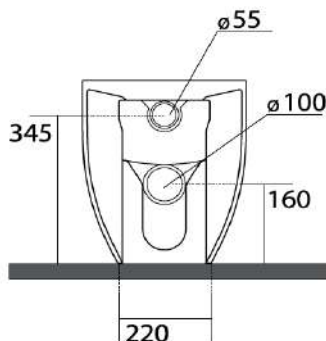

www.axaone.it

MODEL

Glomp

REF. NO.

0201407

DESCRIPTION

Washdown WC, floor standing
back-to-wall, NO RIM
horizontal or vertical outlet,
Ref. 0201407

Seat and cover (stim),
soft-close with quick-
release metal hinges

Ref. 319107

FINISH

Matt Black

To be supplied with :

Technical curve
Ref. AF0002

Horizontal fastenings
Ref. F1010