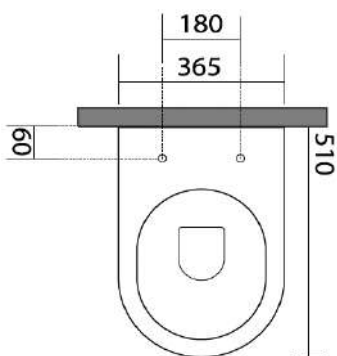

www.axaone.it

MODEL

Glomp

REF. NO.

0201407

DESCRIPTION

Washdown WC, floor standing
back-to-wall, NO RIM
horizontal or vertical outlet,
Ref. 0201407

Seat and cover (stim),
soft-close with quick-
release metal hinges

Ref. 319107

FINISH

Matt Black

To be supplied with :

Technical curve
Ref. AF0002

Horizontal fastenings
Ref. F1010