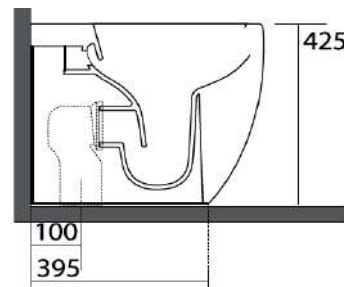

www.axaone.it

MODEL

Glomp

REF. NO.

0201407

DESCRIPTION

Washdown WC, floor standing
back-to-wall, NO RIM
horizontal or vertical outlet,
Ref. 0201407

Seat and cover (stim),
soft-close with quick-
release metal hinges

Ref. 319107

FINISH

Matt Black

To be supplied with :

Technical curve
Ref. AF0002

Horizontal fastenings
Ref. F1010