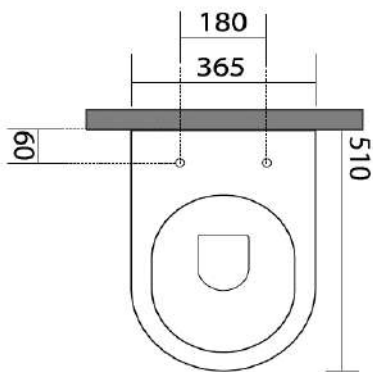

MODEL

Glomp

REF. NO.

0201407

DESCRIPTION

Washdown WC, floor standing back-to-wall, **NO RIM** horizontal or vertical outlet, Seat and cover (slim), soft-close with quick-release metal hinges Ref. no 319107

FINISH

Matt Black

To be supplied with below accessories:
Horizontal fastenings
Ref. FI010
Technical curve
Ref. AF0002

NORIM