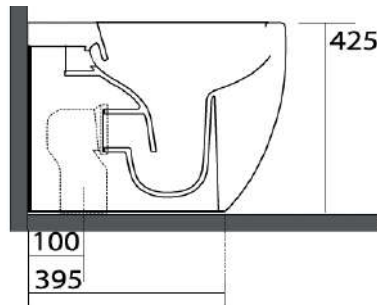

MODEL

Glomp

REF. NO.

0201407

DESCRIPTION

Washdown WC, floor standing back-to-wall, **NO RIM** horizontal or vertical outlet, Seat and cover (slim), soft-close with quick-release metal hinges Ref. no 319107

FINISH

Matt Black

To be supplied with below accessories:
Horizontal fastenings
Ref. FI010
Technical curve
Ref. AF0002

NORIM