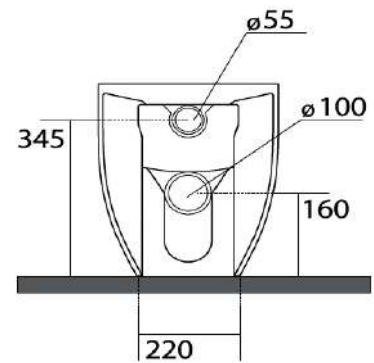

MODEL

Glomp

REF. NO.

0201407

DESCRIPTION

Washdown WC, floor standing back-to-wall, **NO RIM** horizontal or vertical outlet, Seat and cover (slim), soft-close with quick-release metal hinges Ref. no 319107

FINISH

Matt Black

To be supplied with below accessories:
Horizontal fastenings
Ref. FI010
Technical curve
Ref. AF0002

NORIM