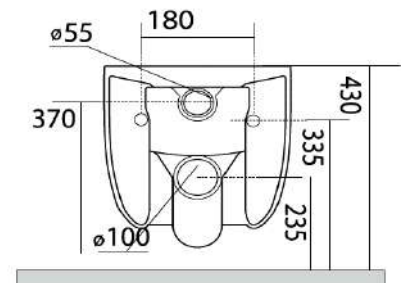

Seat and cover (slim),
soft-close with
quick-release metal hinges

FINISH

Glossy White

To be supplied with:

Screws for wall hung WC
Ref. F1005

NORIM