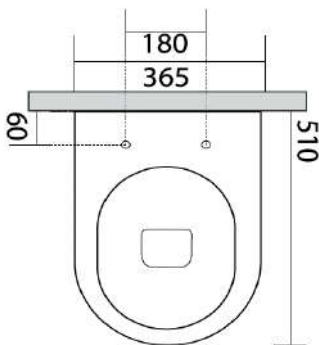

www.axaone.it

MODEL

Glomp

REF. NO.

0201001 + 319101

DESCRIPTION

Washdown WC, wall hung

NO RIM

Seat and cover (slim),
soft-close with
quick-release metal hinges

FINISH

Glossy White

To be supplied with:

Screws for wall hung WC
Ref. F1005

NORIM