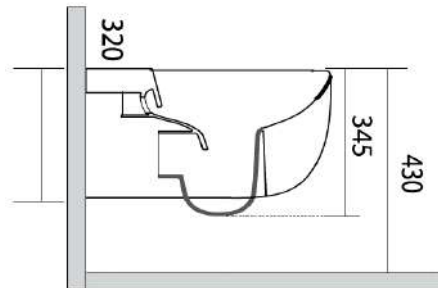

Seat and cover (slim),
soft-close with
quick-release metal hinges

FINISH

Glossy White

To be supplied with:

Screws for wall hung WC
Ref. F1005

NORIM