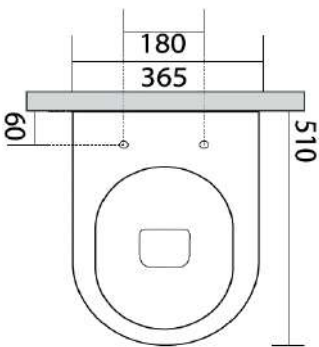

www.axaone.it

MODEL

Glomp

REF. NO.

0201012 + 319112

DESCRIPTION

Washdown WC, wall hung
NO RIM

Seat and cover (slim),
soft-close with
quick-release metal hinges

FINISH

Matt White

To be supplied with:

Screws for wall hung WC
Ref. F1005

NORIM