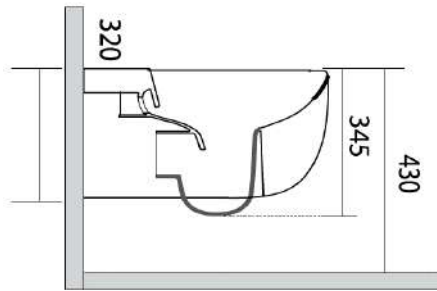

www.axaone.it

MODEL

Glomp

REF. NO.

0201012 + 319112

DESCRIPTION

Washdown WC, wall hung
NO RIM

Seat and cover (slim),
soft-close with
quick-release metal hinges

FINISH

Matt White

To be supplied with:

Screws for wall hung WC
Ref. F1005

NORIM