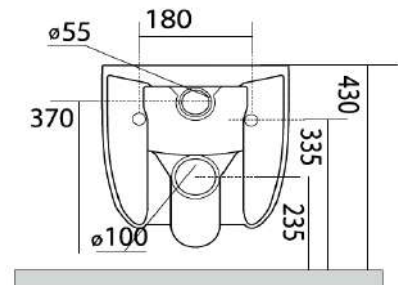

www.axaone.it

MODEL

Glomp

REF. NO.

0201012 + 319112

DESCRIPTION

Washdown WC, wall hung
NO RIM

Seat and cover (slim),
soft-close with
quick-release metal hinges

FINISH

Matt White

To be supplied with:

Screws for wall hung WC
Ref. F1005

NORIM