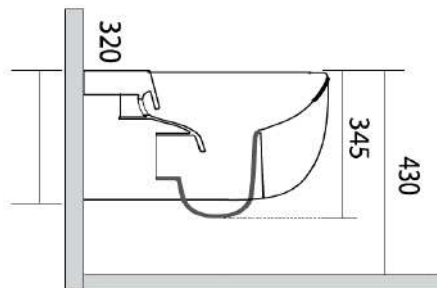

Seat and cover (slim),
soft-close with
quick-release metal hinges

FINISH

Matt White

To be supplied with:

Screws for wall hung WC
Ref. F1005

NORIM