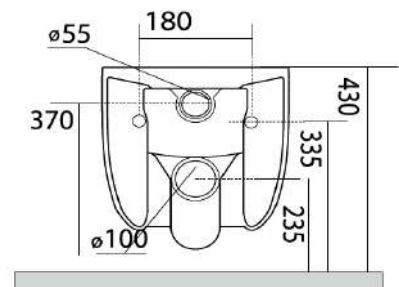

Seat and cover (slim),
soft-close with
quick-release metal hinges

FINISH

Matt White

To be supplied with:

Screws for wall hung WC
Ref. F1005

NORIM