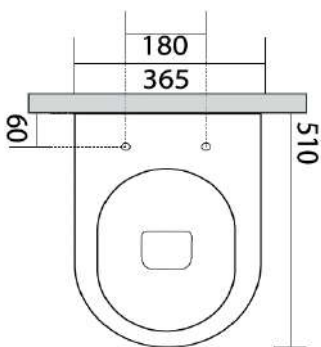

www.axaone.it

MODEL

Glomp

REF. NO.

0201012 + 319112

DESCRIPTION

Washdown WC, wall hung

NO RIM

Seat and cover (slim),
soft-close with
quick-release metal hinges

FINISH

Matt White

To be supplied with:

Screws for wall hung WC
Ref. F1005

NORIM