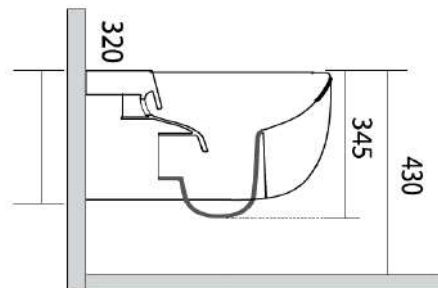

Seat and cover (slim),
soft-close with
quick-release metal hinges

FINISH

Matt Sand

To be supplied with:

Screws for wall hung WC
Ref. F1005

NORIM