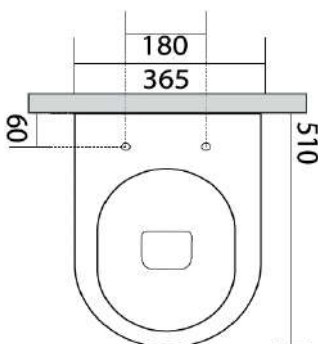

www.axaone.it

MODEL

Glomp

REF. NO.

0201010 + 319110

DESCRIPTION

Washdown WC, wall hung

NO RIM

Seat and cover (slim),
soft-close with
quick-release metal hinges

FINISH

Matt Sand

To be supplied with:

Screws for wall hung WC
Ref. F1005

NORIM