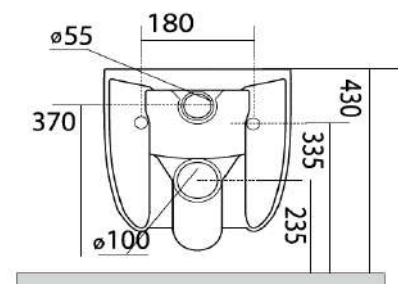

Seat and cover (slim),
soft-close with
quick-release metal hinges

FINISH

Matt Sand

To be supplied with:

Screws for wall hung WC
Ref. F1005

NORIM