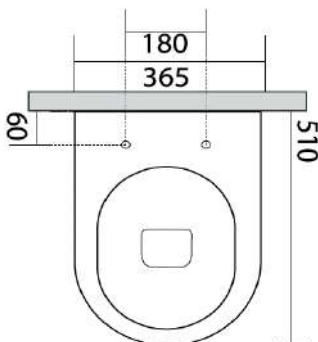

[www.axaone.it](http://www.axaone.it)

**MODEL**

Glomp

**REF. NO.**

0201009 + 319109

**DESCRIPTION**

Washdown WC, wall hung

**NO RIM**

Seat and cover (slim),  
soft-close with  
quick-release metal hinges

**FINISH**

Matt Grey

**To be supplied with:**

Screws for wall hung WC  
Ref. FI005

**NORIM**