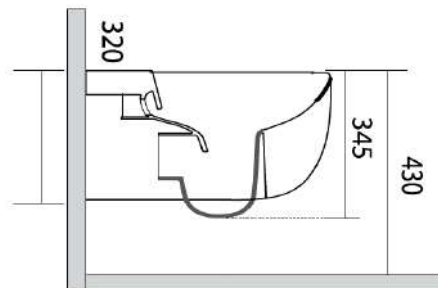

[www.axaone.it](http://www.axaone.it)

**MODEL**

Glomp

**REF. NO.**

0201009 + 319109

**DESCRIPTION**

Washdown WC, wall hung

**NO RIM**

Seat and cover (slim),  
soft-close with  
quick-release metal hinges

**FINISH**

Matt Grey

**To be supplied with:**

Screws for wall hung WC  
Ref. FI005

**NORIM**