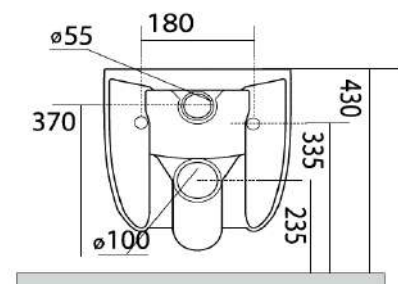

[www.axaone.it](http://www.axaone.it)

**MODEL**

Glomp

**REF. NO.**

0201009 + 319109

**DESCRIPTION**

Washdown WC, wall hung

**NO RIM**

Seat and cover (slim),  
soft-close with  
quick-release metal hinges

**FINISH**

Matt Grey

**To be supplied with:**

Screws for wall hung WC  
Ref. FI005

**NORIM**