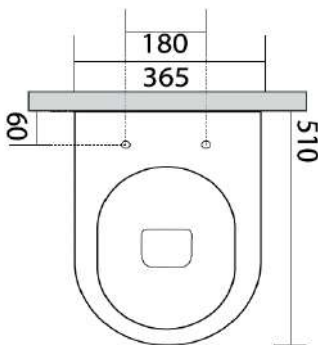

www.axaone.it

MODEL

Glomp

REF. NO.

0201009 + 319109

DESCRIPTION

Washdown WC, wall hung

NO RIM

Seat and cover (slim),
soft-close with
quick-release metal hinges

FINISH

Matt Grey

To be supplied with:

Screws for wall hung WC
Ref. FI005

NORIM