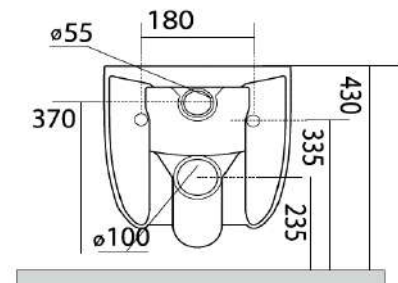

Seat and cover (slim),
soft-close with
quick-release metal hinges

FINISH

Matt Grey

To be supplied with:

Screws for wall hung WC
Ref. FI005

NORIM