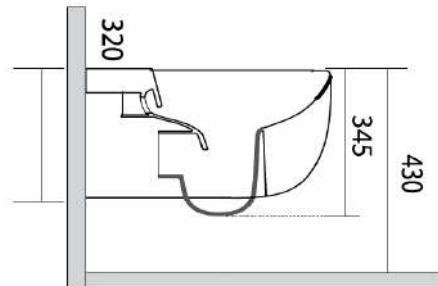

Seat and cover (slim),
soft-close with
quick-release metal hinges

FINISH

Matt Grey

To be supplied with:

Screws for wall hung WC
Ref. FI005

NORIM