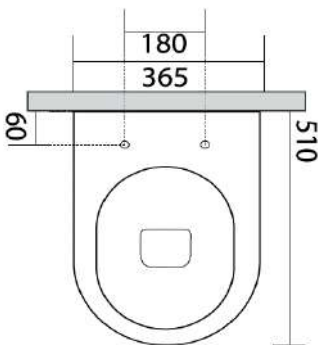

www.axaone.it

MODEL

Glomp

REF. NO.

0201007 + 319107

DESCRIPTION

Washdown WC, wall hung

NO RIM

Seat and cover (slim),
soft-close with
quick-release metal hinges

FINISH

Matt Black

To be supplied with:

Screws for wall hung WC
Ref. FI005

NORIM