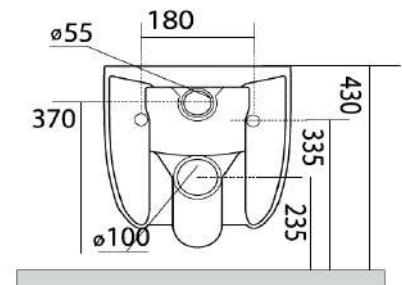

Seat and cover (slim),
soft-close with
quick-release metal hinges

FINISH

Matt Black

To be supplied with:

Screws for wall hung WC
Ref. FI005

NORIM