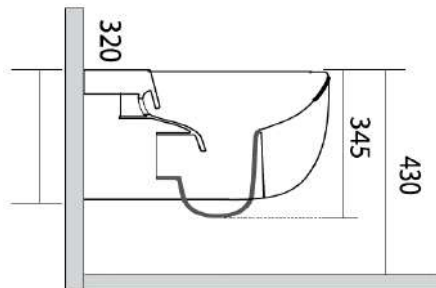

Seat and cover (slim),
soft-close with
quick-release metal hinges

FINISH

Matt Black

To be supplied with:

Screws for wall hung WC
Ref. FI005

NORIM