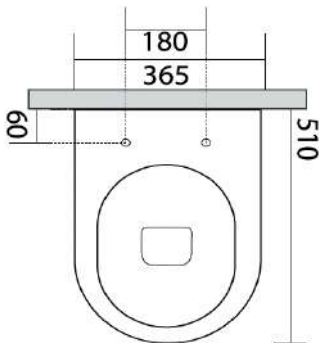

To be supplied with:

Screws for wall hung WC
Ref. FI005