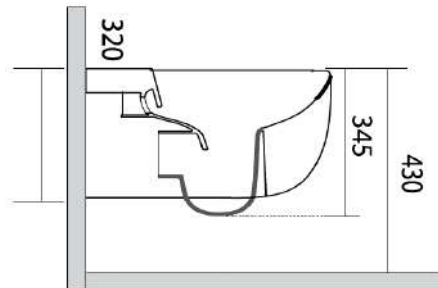

To be supplied with:

Screws for wall hung WC
Ref. FI005