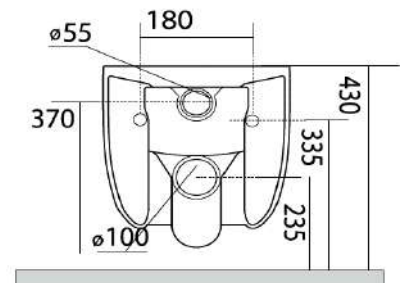

To be supplied with:

Screws for wall hung WC
Ref. FI005