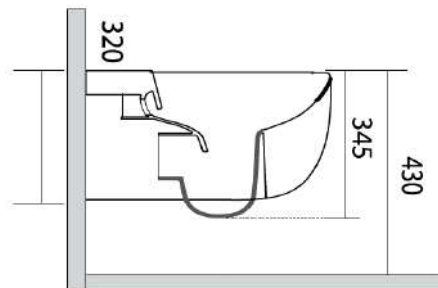

Seat and cover (slim),  
soft-close with  
quick-release metal hinges

**FINISH**

Glossy Tramonto

*To be supplied with:*

Screws for wall hung WC  
Ref. FI005

**NORIM**