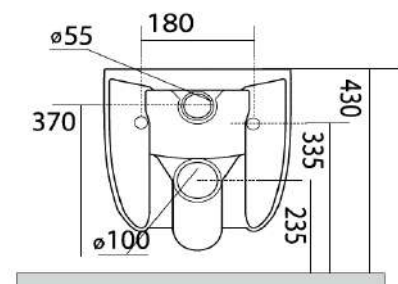

Seat and cover (slim),  
soft-close with  
quick-release metal hinges

**FINISH**

Glossy Tramonto

*To be supplied with:*

Screws for wall hung WC  
Ref. FI005

**NORIM**