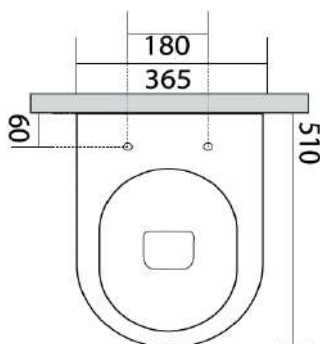

www.axaone.it

**MODEL**

Glomp

**REF. NO.**

0201002 + 319102

**DESCRIPTION**

Washdown WC, wall hung

**NO RIM**

Seat and cover (slim),  
soft-close with  
quick-release metal hinges

**FINISH**

Glossy Tramonto

*To be supplied with:*

Screws for wall hung WC  
Ref. FI005

**NORIM**