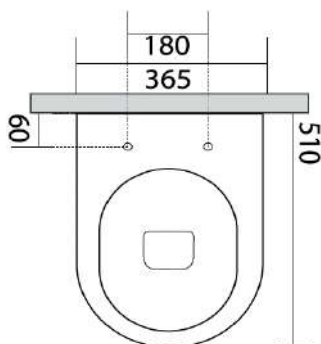

www.axaone.it

MODEL

Glomp

REF. NO.

0201003 + 319103

DESCRIPTION

Washdown WC, wall hung

NO RIM

Seat and cover (slim),
soft-close with
quick-release metal hinges

FINISH

Glossy Lago

To be supplied with:

Screws for wall hung WC
Ref. F1005

NORIM