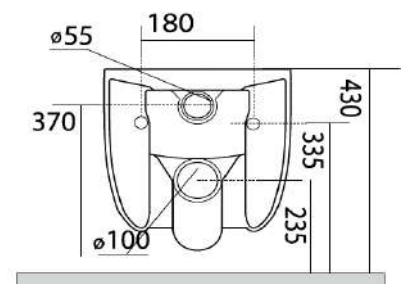

Seat and cover (slim),
soft-close with
quick-release metal hinges

FINISH

Glossy Lago

To be supplied with:

Screws for wall hung WC
Ref. F1005

NORIM