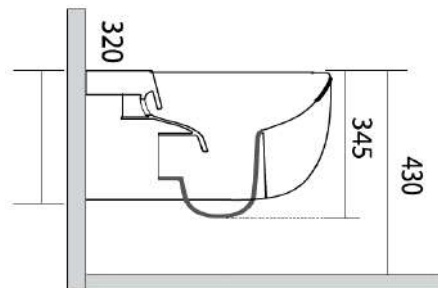

Seat and cover (slim),
soft-close with
quick-release metal hinges

FINISH

Glossy Lago

To be supplied with:

Screws for wall hung WC
Ref. F1005

NORIM