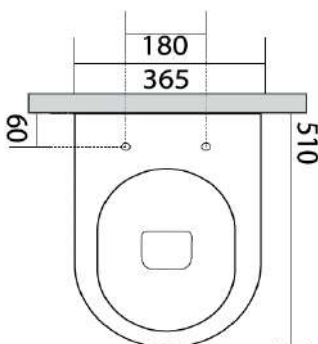

[www.axaone.it](http://www.axaone.it)

**MODEL**

Glomp

**REF. NO.**

0201003 + 319103

**DESCRIPTION**

Washdown WC, wall hung

**NO RIM**

Seat and cover (slim),  
soft-close with  
quick-release metal hinges

**FINISH**

Glossy Lago

**To be supplied with:**

Screws for wall hung WC  
Ref. F1005

**NORIM**