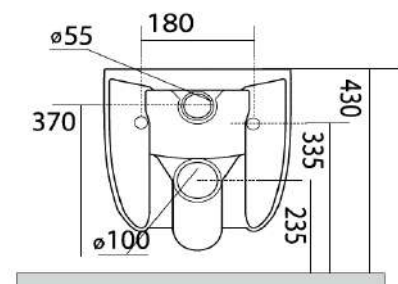

[www.axaone.it](http://www.axaone.it)

**MODEL**

Glomp

**REF. NO.**

0201003 + 319103

**DESCRIPTION**

Washdown WC, wall hung

**NO RIM**

Seat and cover (slim),  
soft-close with  
quick-release metal hinges

**FINISH**

Glossy Lago

**To be supplied with:**

Screws for wall hung WC  
Ref. F1005

**NORIM**