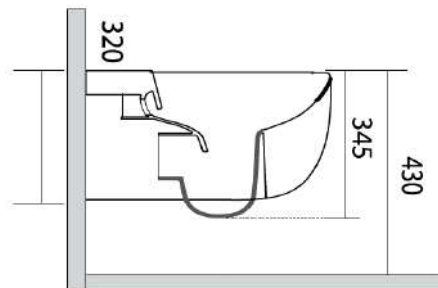

Seat and cover (slim),  
soft-close with  
quick-release metal hinges

**FINISH**

Glossy Lago

**To be supplied with:**

Screws for wall hung WC  
Ref. F1005

**NORIM**