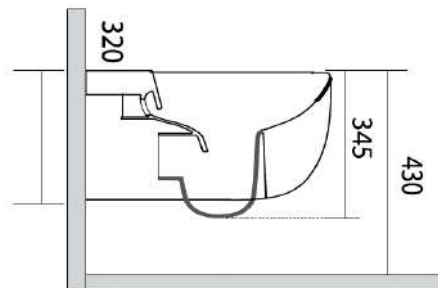

Seat and cover (slim),
soft-close with
quick-release metal hinges

FINISH

Glossy Terra

To be supplied with:

Screws for wall hung WC
Ref. F1005

NORIM