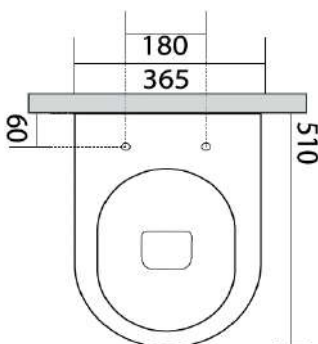

www.axaone.it

MODEL

Glomp

REF. NO.

0201004 + 319104

DESCRIPTION

Washdown WC, wall hung

NO RIM

Seat and cover (slim),
soft-close with
quick-release metal hinges

FINISH

Glossy Terra

To be supplied with:

Screws for wall hung WC
Ref. F1005

NORIM