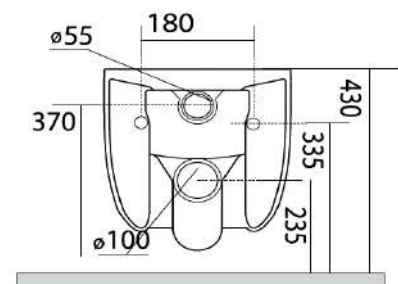

Seat and cover (slim),
soft-close with
quick-release metal hinges

FINISH

Glossy Terra

To be supplied with:

Screws for wall hung WC
Ref. F1005

NORIM