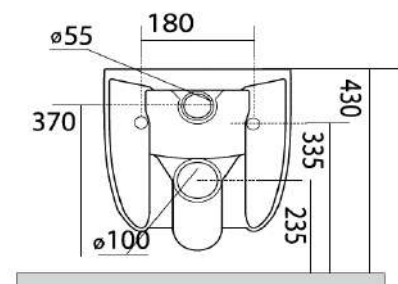

Seat and cover (slim),
soft-close with
quick-release metal hinges

FINISH

Glossy Petrolio

To be supplied with:

Screws for wall hung WC
Ref. F1005

NORIM