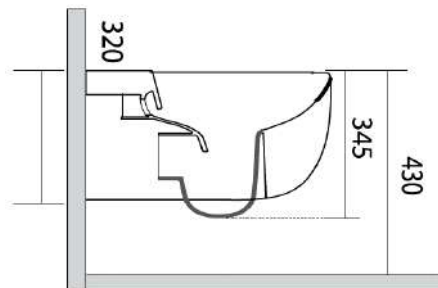

Seat and cover (slim),
soft-close with
quick-release metal hinges

FINISH

Glossy Petrolio

To be supplied with:

Screws for wall hung WC
Ref. F1005

NORIM