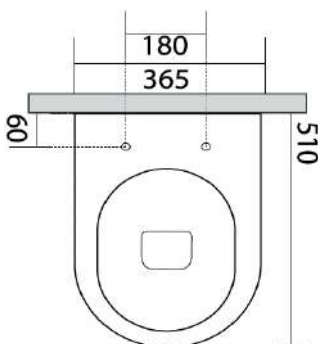

www.axaone.it

MODEL

Glomp

REF. NO.

0201005 + 319105

DESCRIPTION

Washdown WC, wall hung

NO RIM

Seat and cover (slim),
soft-close with
quick-release metal hinges

FINISH

Glossy Petrolio

To be supplied with:

Screws for wall hung WC
Ref. F1005

NORIM