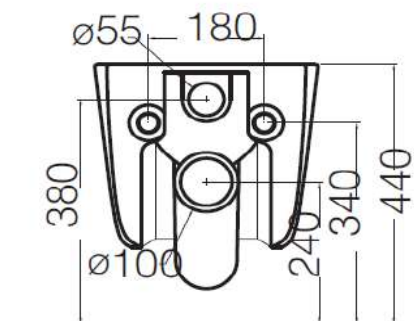

www.axaone.it

MODEL

Eva

REF. NO.

8801001

DESCRIPTION

Washdown WC,
wall hung **NO RIM**

Seat and cover (slim),
soft-close with quick
release metal hinges

Ref. AF8801

Screws for wall hung WC

Ref. FI005

FINISH

Glossy White