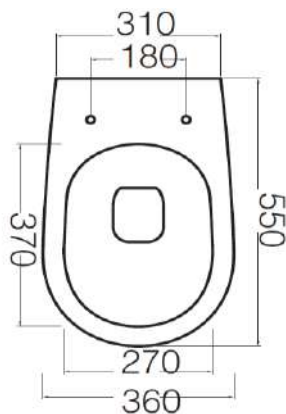

www.axaone.it

MODEL

Eva

REF. NO.

8801001

DESCRIPTION

Washdown WC,
wall hung **NO RIM**

Seat and cover (slim),
soft-close with quick
release metal hinges

Ref. AF8801

Screws for wall hung WC

Ref. FI005

FINISH

Glossy White

NORIM