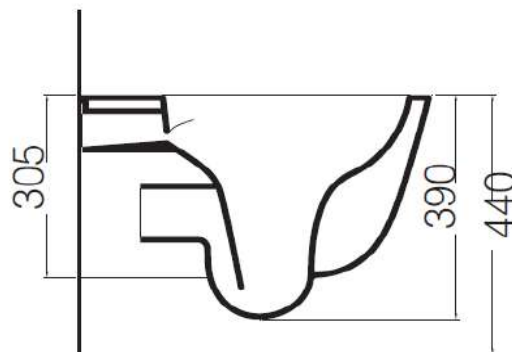

www.axaone.it

MODEL

Eva

REF. NO.

8801001

DESCRIPTION

Washdown WC,
wall hung **NO RIM**

Seat and cover (slim),
soft-close with quick
release metal hinges

Ref. AF8801

Screws for wall hung WC

Ref. FI005

FINISH

Glossy White