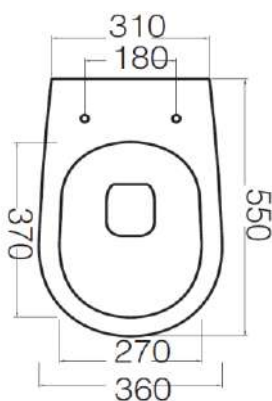

MATT
WHITE
FINISH