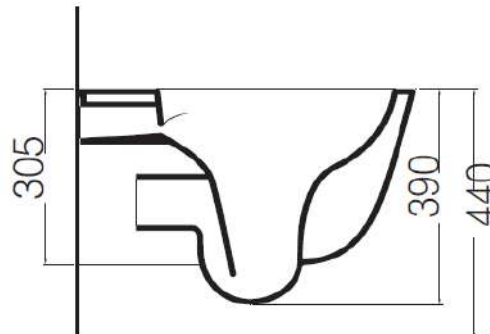

MATT
WHITE
FINISH