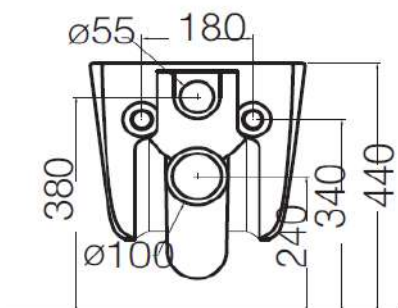

[www.axaone.it](http://www.axaone.it)

**MODEL**

Eva

**REF. NO.**

8801012

**DESCRIPTION**

Washdown WC,  
wall hung **NO RIM**

Seat and cover (slim),  
soft-close with quick  
release metal hinges  
Ref. AF8812

Screws for wall hung WC  
Ref. FI005

**FINISH**

Matt White

MATT  
WHITE  
FINISH

**NORIM**