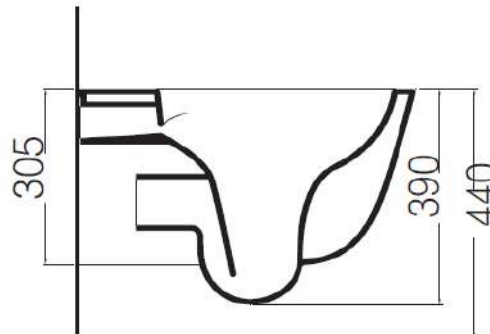

www.axaone.it

MODEL

Eva

REF. NO.

8801010

DESCRIPTION

Washdown WC,
wall hung **NO RIM**

Seat and cover (slim),
soft-close with quick
release metal hinges
Ref. AF8810

Screws for wall hung WC
Ref. FI005

FINISH

Matt Sand