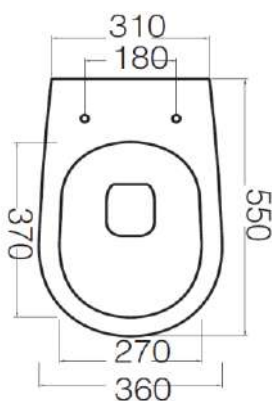

www.axaone.it

MODEL

Eva

REF. NO.

8801010

DESCRIPTION

Washdown WC,
wall hung **NO RIM**

Seat and cover (slim),
soft-close with quick
release metal hinges
Ref. AF8810

Screws for wall hung WC
Ref. FI005

FINISH

Matt Sand