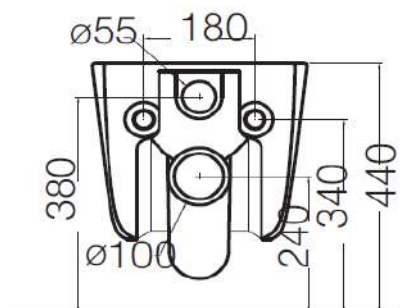

www.axaone.it

MODEL

Eva

REF. NO.

8801010

DESCRIPTION

Washdown WC,
wall hung **NO RIM**

Seat and cover (slim),
soft-close with quick
release metal hinges
Ref. AF8810

Screws for wall hung WC
Ref. FI005

FINISH

Matt Sand