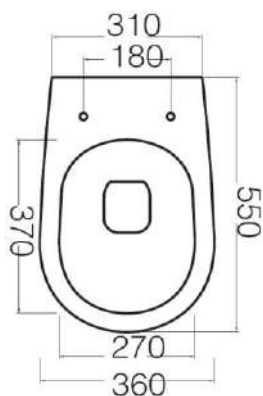

www.axaone.it

MODEL

Eva

REF. NO.

8801001

DESCRIPTION

Washdown WC,
wall hung **NO RIM**

Seat and cover (slim),
soft-close with quick
release metal hinges

Ref. AF8801

Screws for wall hung WC

Ref. F1005

FINISH

Glossy White

NORIM