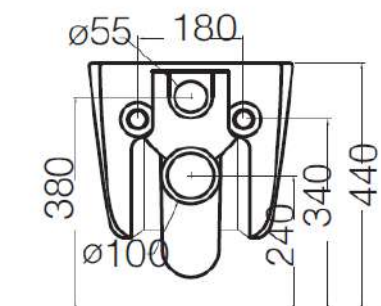

www.axaone.it

MODEL

Eva

REF. NO.

8801001

DESCRIPTION

Washdown WC,
wall hung **NO RIM**

Seat and cover (slim),
soft-close with quick
release metal hinges

Ref. AF8801

Screws for wall hung WC

Ref. F1005

FINISH

Glossy White

NORIM