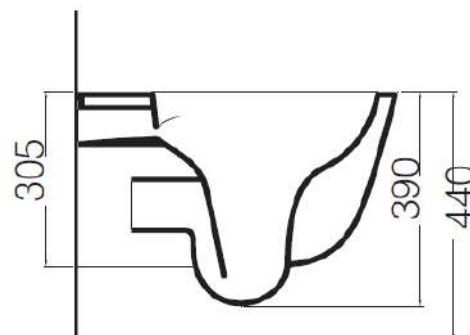

www.axaone.it

MODEL

Eva

REF. NO.

8801001

DESCRIPTION

Washdown WC,
wall hung **NO RIM**

Seat and cover (slim),
soft-close with quick
release metal hinges

Ref. AF8801

Screws for wall hung WC

Ref. F1005

FINISH

Glossy White