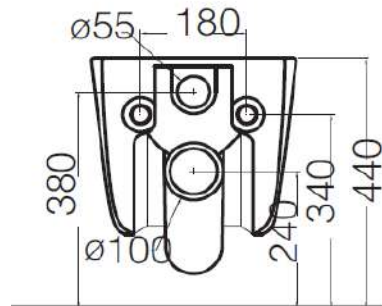

www.axaone.it

MODEL

Eva

REF. NO.

8801012

DESCRIPTION

Washdown WC,
wall hung **NO RIM**

Seat and cover (slim),
soft-close with quick
release metal hinges

Ref. AF8812

Screws for wall hung WC

Ref. F1005

FINISH

Matt White