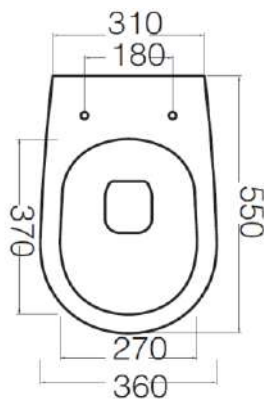

www.axaone.it

MODEL

Eva

REF. NO.

8801012

DESCRIPTION

Washdown WC,
wall hung **NO RIM**

Seat and cover (slim),
soft-close with quick
release metal hinges

Ref. AF8812

Screws for wall hung WC

Ref. F1005

FINISH

Matt White

NORIM