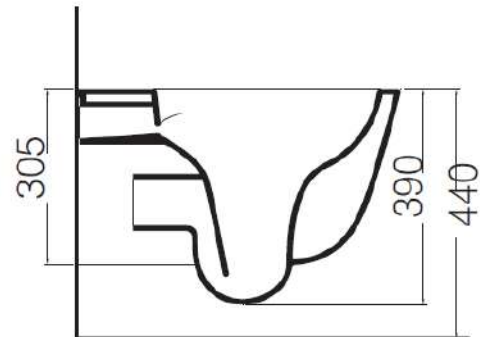

www.axaone.it

MODEL

Eva

REF. NO.

8801012

DESCRIPTION

Washdown WC,
wall hung **NO RIM**

Seat and cover (slim),
soft-close with quick
release metal hinges

Ref. AF8812

Screws for wall hung WC

Ref. F1005

FINISH

Matt White