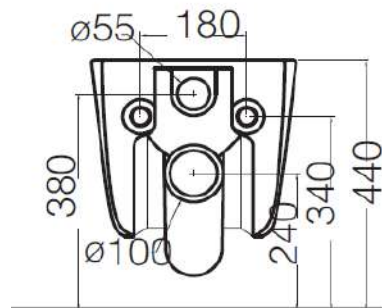

www.axaone.it

MODEL

Eva

REF. NO.

8801010

DESCRIPTION

Washdown WC,
wall hung **NO RIM**

Seat and cover (slim),
soft-close with quick
release metal hinges

Ref. AF8810

Screws for wall hung WC

Ref. F1005

FINISH

Matt Sand