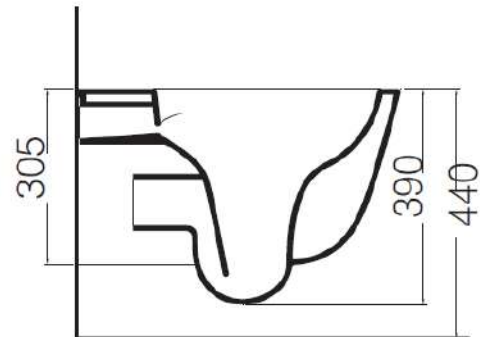

www.axaone.it

MODEL

Eva

REF. NO.

8801010

DESCRIPTION

Washdown WC,
wall hung **NO RIM**

Seat and cover (slim),
soft-close with quick
release metal hinges

Ref. AF8810

Screws for wall hung WC

Ref. F1005

FINISH

Matt Sand