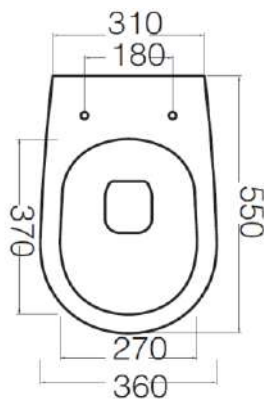

www.axaone.it

MODEL

Eva

REF. NO.

8801010

DESCRIPTION

Washdown WC,
wall hung **NO RIM**

Seat and cover (slim),
soft-close with quick
release metal hinges

Ref. AF8810

Screws for wall hung WC

Ref. F1005

FINISH

Matt Sand