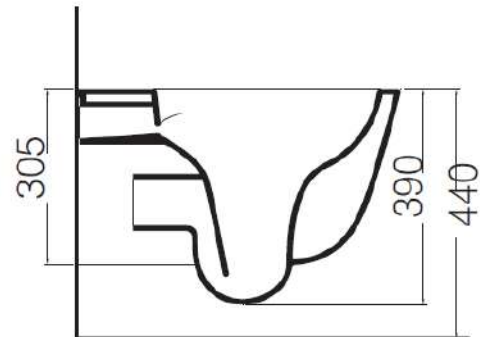

www.axaone.it

MODEL

Eva

REF. NO.

8801007

DESCRIPTION

Washdown WC,
wall hung **NO RIM**

Seat and cover (slim),
soft-close with quick
release metal hinges

Ref. AF8807

Screws for wall hung WC

Ref. F1005

FINISH

Matt Black