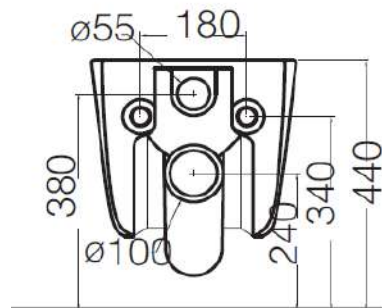

www.axaone.it

MODEL

Eva

REF. NO.

8801007

DESCRIPTION

Washdown WC,
wall hung **NO RIM**

Seat and cover (slim),
soft-close with quick
release metal hinges

Ref. AF8807

Screws for wall hung WC

Ref. F1005

FINISH

Matt Black