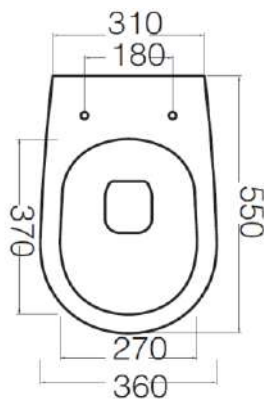

www.axaone.it

MODEL

Eva

REF. NO.

8801007

DESCRIPTION

Washdown WC,
wall hung **NO RIM**

Seat and cover (slim),
soft-close with quick
release metal hinges

Ref. AF8807

Screws for wall hung WC

Ref. F1005

FINISH

Matt Black