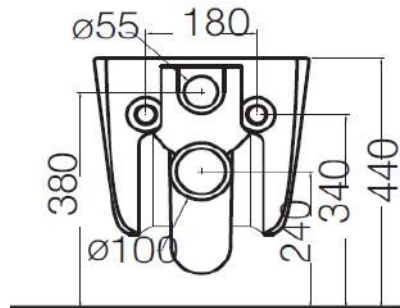

www.axaone.it

MODEL

Eva

REF. NO.

8801007

DESCRIPTION

Washdown WC,
wall hung **NO RIM**

Seat and cover (slim),
soft-close with quick
release metal hinges
Ref. AF8807

Screws for wall hung WC
Ref. FI005

FINISH

Matt Black