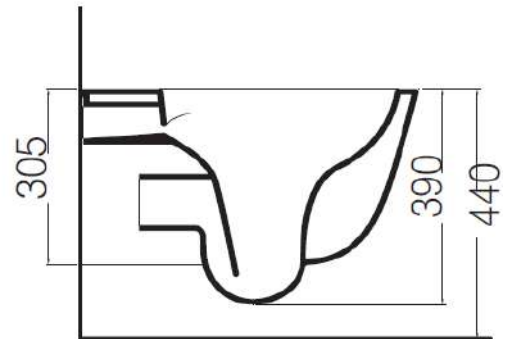

www.axaone.it

MODEL

Eva

REF. NO.

8801007

DESCRIPTION

Washdown WC,
wall hung **NO RIM**

Seat and cover (slim),
soft-close with quick
release metal hinges
Ref. AF8807

Screws for wall hung WC
Ref. FI005

FINISH

Matt Black