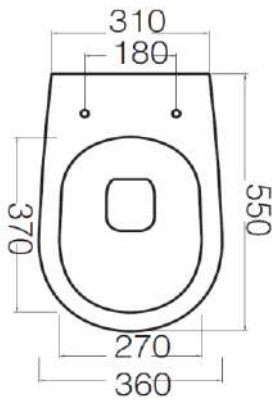

www.axaone.it

MODEL

Eva

REF. NO.

8801007

DESCRIPTION

Washdown WC,
wall hung **NO RIM**

Seat and cover (slim),
soft-close with quick
release metal hinges
Ref. AF8807

Screws for wall hung WC
Ref. FI005

FINISH

Matt Black

NORIM