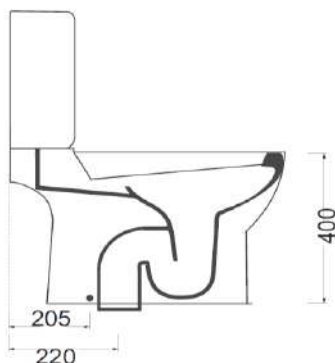

www.axaone.it

MODEL

Smart

REF. NO.

AM502

DESCRIPTION

Washdown WC, floorstanding including cistern with bottom water supply, dual flush, chrome plated push button

FINISH

White

www.mkw.at

MODEL

Twist

MODEL

Twist-AMS

DESCRIPTION

Toilet seat & cover with soft-close adjustable quick release push-button stainless steel hinges

Weight : 2.58 kg

Load : up to 180 kg

Buffer : 4 on seat and 2 on cover

FINISH / MATERIAL

Toilet seat & cover made of Duraplast

Color - White

Buffer - made of TPE

(thermoplastic Elastomer)