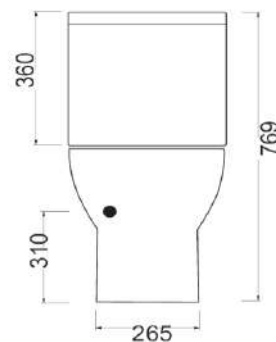

www.axaone.it

MODEL

Smart

REF. NO.

AM502

DESCRIPTION

Washdown WC, floorstanding including cistern with bottom water supply, dual flush, chrome plated push button

FINISH

White

www.mkw.at

MODEL

Twist

MODEL

Twist-AMS

DESCRIPTION

Toilet seat & cover with soft-close adjustable quick release push-button stainless steel hinges

Weight : 2.58 kg

Load : up to 180 kg

Buffer : 4 on seat and 2 on cover

FINISH / MATERIAL

Toilet seat & cover made of Duraplast

Color - White

Buffer - made of TPE

(thermoplastic Elastomer)