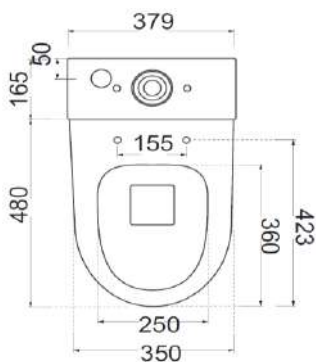

www.axaone.it

MODEL

Smart

REF. NO.

AM502

DESCRIPTION

Washdown WC, floorstanding including cistern with bottom water supply, dual flush, chrome plated push button

FINISH

White

www.mkw.at

MODEL

Twist

MODEL

Twist-AMS

DESCRIPTION

Toilet seat & cover with soft-close adjustable quick release push-button stainless steel hinges

Weight : 2.58 kg

Load : up to 180 kg

Buffer : 4 on seat and 2 on cover

FINISH / MATERIAL

Toilet seat & cover made of Duraplast

Color - White

Buffer - made of TPE

(thermoplastic Elastomer)