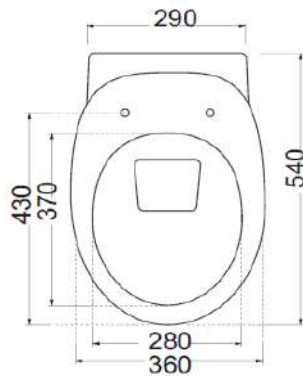

[www.axaone.it](http://www.axaone.it)

**MODEL**

Smart

**REF. NO.**

AM501

**DESCRIPTION**

Washdown WC, wall hung

**FINISH**

White

[www.mkw.at](http://www.mkw.at)

**MODEL**

Twist

**MODEL**

Twist-AMS

**DESCRIPTION**

Toilet seat & cover with soft-close adjustable quick release push-button stainless steel hinges

Weight : 2.58 kg

Load : up to 180 kg

Buffer : 4 on seat and 2 on cover

**FINISH / MATERIAL**

Toilet seat & cover made of Duraplast

Color - White

Buffer - made of TPE

(thermoplastic Elastomer)