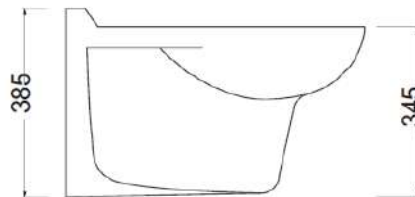

[www.axaone.it](http://www.axaone.it)

**MODEL**

Smart

**REF. NO.**

AM501

**DESCRIPTION**

Washdown WC, wall hung

**FINISH**

White

[www.mkw.at](http://www.mkw.at)

**MODEL**

Twist

**MODEL**

Twist-AMS

**DESCRIPTION**

Toilet seat & cover with soft-close adjustable quick release push-button stainless steel hinges

Weight : 2.58 kg

Load : up to 180 kg

Buffer : 4 on seat and 2 on cover

**FINISH / MATERIAL**

Toilet seat & cover made of Duraplast

Color - White

Buffer - made of TPE

(thermoplastic Elastomer)