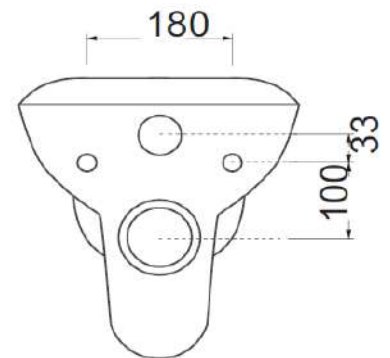

[www.axaone.it](http://www.axaone.it)

**MODEL**

Smart

**REF. NO.**

AM501

**DESCRIPTION**

Washdown WC, wall hung

**FINISH**

White

[www.mkw.at](http://www.mkw.at)

**MODEL**

Twist

**MODEL**

Twist-AMS

**DESCRIPTION**

Toilet seat & cover with soft-close adjustable quick release push-button stainless steel hinges

Weight : 2.58 kg

Load : up to 180 kg

Buffer : 4 on seat and 2 on cover

**FINISH / MATERIAL**

Toilet seat & cover made of Duraplast

Color - White

Buffer - made of TPE

(thermoplastic Elastomer)