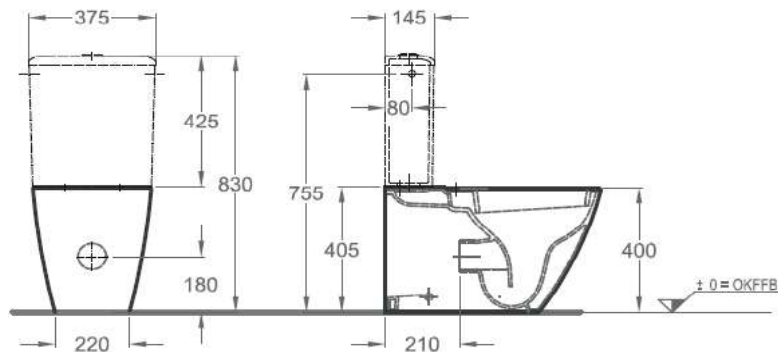

www.keramag.de

MODEL

it!

REF. NO.

200920

DESCRIPTION

Washdown WC,
floorstanding back-to-wall

Ceramic cistern
bottom water supply
dual flush 3/6 L
chrome plated push button
Ref. 228950

Toilet seat & cover
soft-close with metal hinges
Ref. 571910

FINISH

White

Set L

Set P