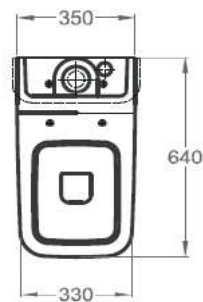

www.keramag.de

MODEL

it!

REF. NO.

200920

DESCRIPTION

Washdown WC,
floorstanding back-to-wall

Ceramic cistern
bottom water supply
dual flush 3/6 L
chrome plated push button
Ref. 228950

Toilet seat & cover
soft-close with metal hinges
Ref. 571910

FINISH

White

Set L

Set P