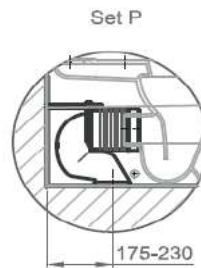

www.keramag.de

MODEL

it!

REF. NO.

200920

DESCRIPTION

Washdown WC,
floorstanding back-to-wall

Ceramic cistern
bottom water supply
dual flush 3/6 L
chrome plated push button
Ref. 228950

Toilet seat & cover
soft-close with metal hinges
Ref. 571910

FINISH

White

Set L

Set P