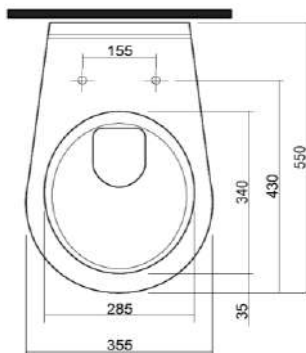

www.keramag.de

MODEL

Reflex

REFERENCE NO.

201720

DESCRIPTION

Washdown WC, wall hung

FINISH

White

www.mkw.at

MODEL

Twist

MODEL

Twist-AMS

DESCRIPTION

Toilet seat & cover with soft-close adjustable quick release push-button stainless steel hinges

Weight : 2.58 kg

Load : up to 180 kg

Buffer : 4 on seat and 2 on cover

FINISH / MATERIAL

Toilet seat & cover made of Duraplast

Color - White

Buffer - made of TPE

(thermoplastic Elastomer)