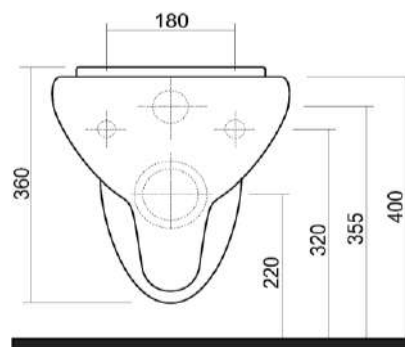

www.keramag.de

MODEL

Reflex

REFERENCE NO.

201720

DESCRIPTION

Washdown WC, wall hung

FINISH

White

www.mkw.at

MODEL

Twist

MODEL

Twist-AMS

DESCRIPTION

Toilet seat & cover with soft-close adjustable quick release push-button stainless steel hinges

Weight : 2.58 kg

Load : up to 180 kg

Buffer : 4 on seat and 2 on cover

FINISH / MATERIAL

Toilet seat & cover made of Duraplast

Color - White

Buffer - made of TPE

(thermoplastic Elastomer)