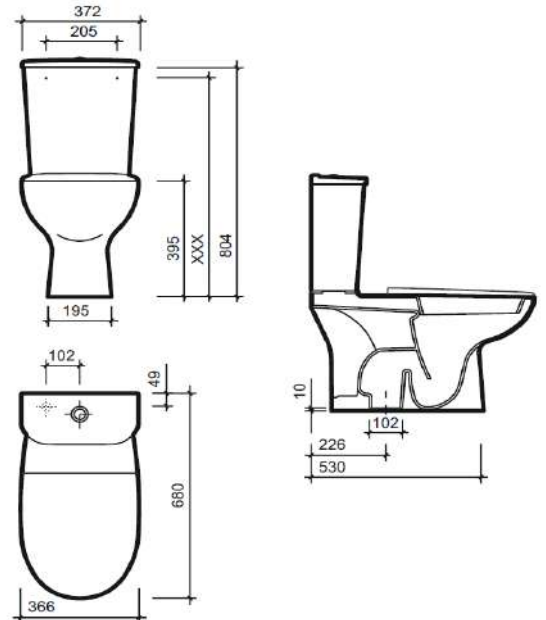

www.keramag.de

**MODEL**

Unity

**REF. NO.**

090111

**DESCRIPTION**

Washdown WC, floorstanding

Ceramic cistern bottom  
water supply, dual flush  
3/6 L, chrome plated  
push button  
Ref. 090750

Toilet seat & cover with  
adjustable soft-close hinges  
Ref. Prima-APS

**FINISH**

White

www.mkw.at

**MODEL**

Prima

**MODEL**

Prima-APS

**DESCRIPTION**

Toilet seat & cover with  
soft-close adjustable hinges

Weight : approx. 1,9 kg  
Load : up to 180 kg  
Buffer : 4 on seat and 2 on cover

**FINISH / MATERIAL**

Toilet seat & cover made of Duraplast  
Colors - White  
Buffer - made of TPE  
(thermoplastic Elastomer)