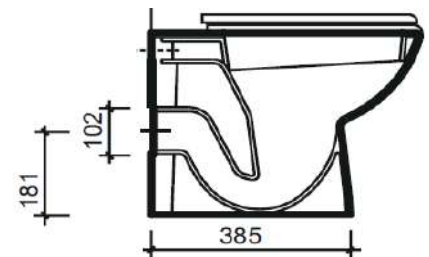

www.keramag.de

MODEL

Unity

REF. NO.

090120

DESCRIPTION

Washdown WC, floorstanding
back-to-wall

Toilet seat & cover with
adjustable soft-close hinges

Ref. Prima-APS

FINISH

White