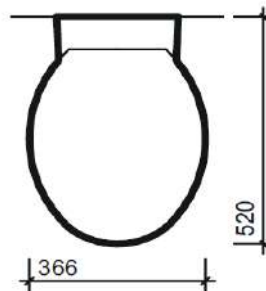

www.keramag.de

MODEL

Unity

REF. NO.

090120

DESCRIPTION

Washdown WC, floorstanding
back-to-wall

Toilet seat & cover with
adjustable soft-close hinges

Ref. Prima-APS

FINISH

White

www.mkw.at

MODEL

Prima

MODEL

Prima-APS

DESCRIPTION

Toilet seat & cover with
soft-close adjustable hinges

Weight : approx. 1,9 kg

Load : up to 180 kg

Buffer : 4 on seat and 2 on cover

FINISH / MATERIAL

Toilet seat & cover made of Duraplast

Color - White

Buffer - made of TPE

(thermoplastic Elastomer)