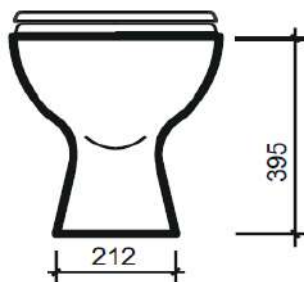

www.keramag.de

MODEL

Unity

REF. NO.

090120

DESCRIPTION

Washdown WC, floorstanding
back-to-wall

Toilet seat & cover with
adjustable soft-close hinges

Ref. Prima-APS

FINISH

White