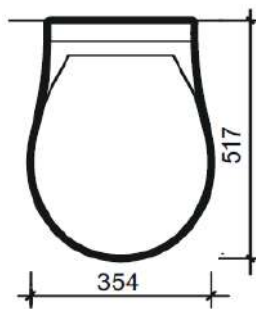

www.keramag.de

MODEL

Unity

REF. NO.

090000

DESCRIPTION

Washdown WC, wall hung

Toilet seat & cover with adjustable soft-close hinges

Ref. Prima-APS

FINISH

White

www.mkw.at

MODEL

Prima

MODEL

Prima-APS

DESCRIPTION

Toilet seat & cover with soft-close adjustable hinges

Weight : approx. 1,9 kg

Load : up to 180 kg

Buffer : 4 on seat and 2 on cover

FINISH / MATERIAL

Toilet seat & cover made of Duraplast

Color - White

Buffer - made of TPE

(thermoplastic Elastomer)