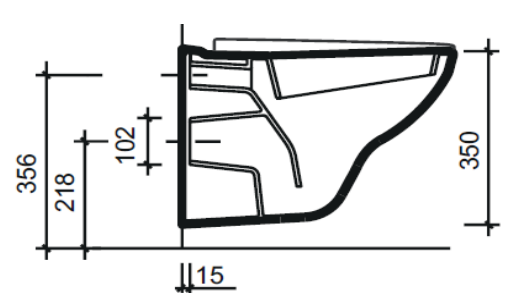

www.keramag.de

MODEL

Unity

REF. NO.

090000

DESCRIPTION

Washdown WC, wall hung

Toilet seat & cover with adjustable soft-close hinges

Ref. Prima-APS

FINISH

White