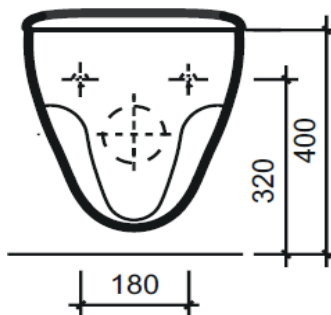

www.keramag.de

MODEL

Unity

REF. NO.

090000

DESCRIPTION

Washdown WC, wall hung

Toilet seat & cover with adjustable soft-close hinges

Ref. Prima-APS

FINISH

White