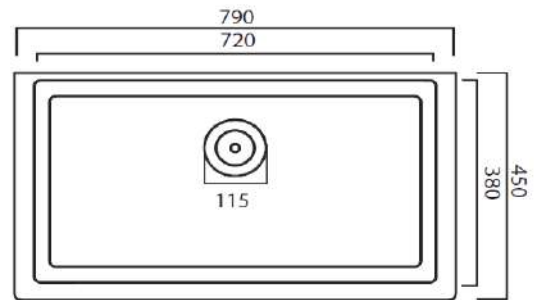

# LINE-700

INSET / UNDERMOUNT KITCHEN SINK 1 BOWL, WITH WASTE & OVERFLOW FITTING,  
3 1/2" BASKET STRAINER, SIZE : 790 X 450 MM, WHITE GRANITE COMPOSITE SINK

KITCHEN SINK

KSP7945USGW

### PRODUCT DETAILS

Brand	T&M DESIGN
Model Name	LINE-700
Article Number	KSP7945USGW
Finish	WHITE GRANITE COMPOSITE SINK
Material	GRANITE COMPOSITE
Product Type	KITCHEN SINK
Dimension ( W X D X H )	790 X 450 X 200 MM

### TECHNICAL DRAWING

Mounting Type	INSET / UNDERMOUNT SINK
Net Weight (KG)	11.45 KG
Number of Bowls	SINGLE
Overflow	INCLUDED
Waste	INCLUDED
BASKET STRAINER	INCLUDED